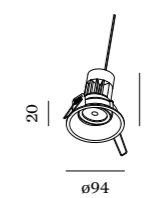

DEEP ADJUST | 1.0 LED

LED 10W | 220-240VAC
50-60Hz | phase-cut dim + ZigBee
aluminium powder coated

0.23kg IP20 0.3° 36°

35°/35° 355° 90

wire springs 86-89 4-23

CODE
11236ZW_
11236ZS_
11236ZG_
11236ZQ_
11236ZB_

blade springs 89

CODE
11236ZW_C
11236ZB_C

LIGHT COLOUR	LUMEN | CRI	CODE
2700K	720 | >80	2