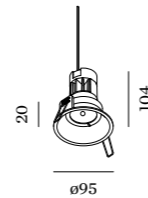

DEEP IP44 | 1.0 LED

LED 10W | 220-240VAC
50-60Hz | phase-cut dim + ZigBee
aluminium powder coated

0.32kg IP44 0.3° 36°

90

wire springs 86-89 4-25

CODE
11266ZW_
11266ZB_

blade springs 86-89 min 8

CODE
11266ZW_C
11266ZB_C

LIGHT COLOUR	LUMEN | CRI	CODE
2700K	720 | >80	2