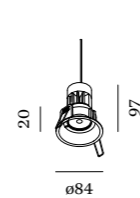

## DEEP | 1.0 LED

LED 10W | 220-240VAC  
50-60Hz | phase-cut dim + ZigBee  
aluminium powder coated

0.31kg IP20 0.3° 36°

90

wire springs 76-79 4-27

| CODE     |
|----------|
| 11216ZW_ |
| 11216ZS_ |
| 11216ZG_ |
| 11216ZB_ |