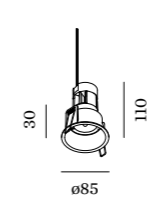

DEEPER IP44 | 1.0 LED

LED 10W | 220-240VAC
50-60Hz | phase-cut dim + ZigBee
aluminium powder coated
clear glass cover

0.17kg IP44 0.3° 36°

95

wire springs 76-79 4-38

CODE
15226ZW_
15226ZB_

LIGHT COLOUR	LUMEN | CRI	CODE
2700K	720 | >80	2