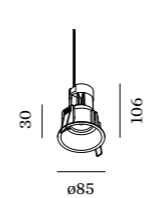

DEEPER | 1.0 LED

LED 10W | 220-240VAC
50-60Hz | phase-cut dim + ZigBee
aluminium powder coated

0.17kg IP20 0.3° 36°

95

wire springs 76-79 4-38

CODE
15216ZW_
15216ZS_
15216ZG_
15216ZQ_
15216ZB_

LIGHT COLOUR	LUMEN | CRI	CODE
2700K	720 | >80	2