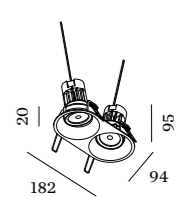

DEEP ADJUST | 2.0 LED

LED 10W | 220-240VAC
50-60Hz | phase-cut dim + ZigBee
aluminium powder coated

0.61kg IP20 0.3° 36°

35°/35° 355° 90

wire springs 87x176 4-23

CODE
11276ZW_
11276ZB_

LIGHT COLOUR	LUMEN | CRI	CODE
2700K	720 | >80	2