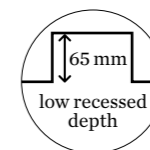

fits into Kaiser ThermoX® 9320-11