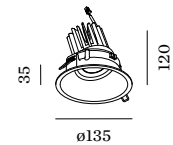

DEEP ADJUST fort

CEILING RECESSED

1.0 LED

LED 25W | 700mA | 36V
COB 3-step | excl. power supply
aluminium powder coated

0.362kg IP20 0,3-1 34°

126-130 30°/30° 355° 130 4-25

	CODE
	112961W_
	112961B_

LIGHT COLOUR	LUMEN CRI	CODE
3000K	2480 >90	5
4000K	2660 >90	6