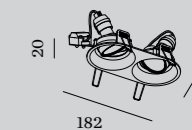

DEEP ADJUST

CEILING RECESSED

2.0 LED

2x LED 7/10W | 350/500mA | 18Vf
COB 3-step | excl. power supply
aluminium powder coated
1800-2850K 16V

0.61kg IP20 0.3-1D 36°
35°/35° 355° 90 86-89x172-178
4-23

2.0 PAR16

2x PAR16 max. 12W | GU10
100-240VAC | 50-60Hz
aluminium powder coated

0.42kg IP20 0.3-1D 35°/35°
355° 105 86-89x172-178 4-23

	CODE
	112761W_
	112761B_

	CODE
	112720W0
	112720B0

LIGHT COLOUR	LUMEN	CRI	CODE
2700K	2x530/710	>90	3
3000K	2x570/770	>90	5
4000K	2x620/830	>90	6
1800-2850K	2x330/450	>95	9