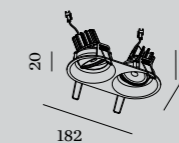

DEEP ADJUST

CEILING RECESSED

2.0 LED

2x LED 7/10W | 350/500mA | 18Vf
COB 3-step | excl. power supply
aluminium powder coated
1800-2850K 16V

0.61kg IP20 0.3-1D 36°
35°/35° 355° 90 86-89x172-178
4-23

2.0 PAR16

2x PAR16 max. 12W | GU10
100-240VAC | 50-60Hz
aluminium powder coated

0.42kg IP20 0.3-1D 35°/35°
355° 105 86-89x172-178 4-23

	CODE
	112761W_
	112761B_

	CODE
	112720W0
	112720B0

LIGHT COLOUR	LUMEN	CRI	CODE
2700K	2x530/710	>90	3
3000K	2x570/770	>90	5
4000K	2x620/830	>90	6
1800-2850K	2x330/450	>95	9