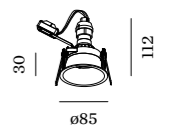

1.0 PAR16

PAR16 max. 12W | GU10
100-240VAC | 50-60Hz
aluminium powder coated

0.15kg | IP20 | 36°

115 | 76-79 | 4-38

	CODE
	152120W0
	152120S0
	152120G0
	152120Q0
	152120B0

OPTIONAL

PAR16 LED GU10 7W | phase-cut dim

	CODE
2700K	901228W2
3000K	901228W4
1800-2850K	901229S9

more lamps and specs on page 701