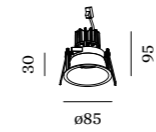

1.0 LED

LED 7/10W | 350/500mA | 18Vf
COB 3-step | excl. power supply
aluminium powder coated

0.17kg | IP20 | 36°

95 | 76-79 | 4-38

	CODE
	152161W_
	152161S_
	152161G_
	152161Q_
	152161B_

LIGHT COLOUR	LUMEN	CRI	CODE
2700K	510/680	>90	3
3000K	550/740	>90	5
1800-2850K | 16V	315/430	>95	9

ALWAYS USE

power supply | 500mA

	CODE
10W	90214405
15W dim	90224501
20W DALI	90244602

350mA power supplies on page 694