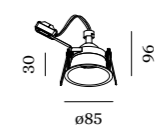

1.0 MR16

QR-CBC51 max. 12W | GU5.3
12V | excl. power supply
aluminium powder coated

0.11kg | IP20 | 36°

100 | 76-79 | 4-38

	CODE
	152110W0
	152110S0
	152110G0
	152110Q0
	152110B0

ALWAYS USE

power supply | 12V

	CODE
10W dim	90221401
25W dim	90221701
70W dim	90221904

more specs on page 699