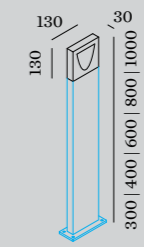

SMILE

OUTDOOR
FLOOR SURFACE

p. 629

1.0

LED 8W | 220-240VAC | 50-60Hz
COB 3-step | incl. PS | phase-cut dim
aluminium powder coated

1.15kg IP65 0,3-1

CODE
703554D_

LIGHT COLOUR	LUMEN	CRI	CODE
3000K	360	>80	4

ALWAYS USE

base with fixation plate

base	CODE
base 300	910013D0
base 400	910014D0
base 600	910016D0
base 800	910018D0
base 1000	910010D0

base with concrete fixation

base	CODE
base 300	910073D0
base 400	910074D0
base 600	910076D0
base 800	910078D0
base 1000	910070D0

2.0

LED 8W | 220-240VAC | 50-60Hz
COB 3-step | incl. PS | phase-cut dim
aluminium powder coated

0.95kg IP65 0,3-1

CODE
703654D_

LIGHT COLOUR	LUMEN	CRI	CODE
3000K	360	>80	4

ALWAYS USE

base with fixation plate