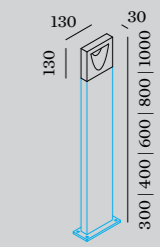

SMILE

OUTDOOR
FLOOR SURFACE

p. 629

1.0

LED 8W | 220-240VAC | 50-60Hz
COB 3-step | incl. PS | phase-cut dim
aluminium powder coated

1.15kg IP65 0,3-1

CODE
703554D_

LIGHT COLOUR	LUMEN	CRI	CODE
3000K	360	>80	4

ALWAYS USE

base with fixation plate

base	CODE
base 300	910013D0
base 400	910014D0
base 600	910016D0
base 800	910018D0
base 1000	910010D0

base with concrete fixation

base	CODE
base 300	910073D0
base 400	910074D0
base 600	910076D0
base 800	910078D0
base 1000	910070D0

2.0

LED 8W | 220-240VAC | 50-60Hz
COB 3-step | incl. PS | phase-cut dim
aluminium powder coated

0.95kg IP65 0,3-1

CODE
703654D_

LIGHT COLOUR	LUMEN	CRI	CODE
3000K	360	>80	4

ALWAYS USE

base with fixation plate