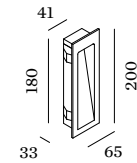

### 0.7

LED 1/2W | 350/700mA | 3Vf  
PCB 3-step | excl. power supply  
aluminium powder coated

0.28kg IP65 0.3+D 6

47x182 40 4-40

	CODE
	709161W_
	709161D_
	709161B_

LIGHT COLOUR LUMEN | CRI CODE  
3000K 90/150 | >80 4