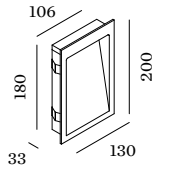

2.0

LED 2/4W | 350/700mA | 6Vf
PCB 3-step | excl. power supply
aluminium powder coated

0.42kg IP65 0.3+D 6

115x185 40 4-40

	CODE
	709361W_
	709361D_
	709361B_

LIGHT COLOUR LUMEN | CRI CODE
3000K 180/300 | >80 4

ALWAYS USE

power supply IP66

	CODE
350mA | 3W	90213101
700mA | 7W	90215301

more power supplies on page 699

OPTIONAL

	CODE
recessed housing incl. plasterkit	90012043
concrete housing	90012042