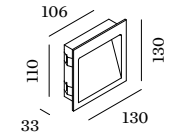

1.3

LED 2/4W | 350/700mA | 6Vf
PCB 3-step | excl. power supply
aluminium powder coated

0.34kg IP65 0.3+D 6

115x117 40 4-40

	CODE
	709261W_
	709261D_
	709261B_

LIGHT COLOUR LUMEN | CRI CODE
3000K 180/300 | >80 4

ALWAYS USE

power supply IP66

	CODE
350mA | 3W	90213101
700mA | 7W	90215301

more power supplies on page 699

OPTIONAL

	CODE
recessed housing incl. plasterkit	90012041
concrete housing	90012040