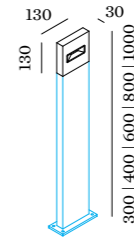

SWAY

OUTDOOR FLOOR SURFACE

1.0

LED 8W | 220-240VAC | 50-60Hz
COB 3-step | incl. PS | phase-cut dim
aluminium powder coated

1.01kg IP54 $\approx 0.3^\circ$

$\approx 140^\circ/140^\circ$

2.0

2x LED 8W | 220-240VAC | 50-60Hz
COB 3-step | incl. PS | phase-cut dim
aluminium powder coated

1.10kg IP54 $\approx 0.3^\circ$

$\approx 140^\circ/140^\circ$

CODE
720174D_

LIGHT COLOUR	LUMEN	CRI	CODE
3000K	560	>80	4

ALWAYS USE

base with fixation plate

base	CODE
base 300	910013D0
base 400	910014D0
base 600	910016D0
base 800	910018D0
base 1000	910010D0