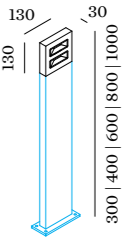

SWAY

OUTDOOR FLOOR SURFACE

1.0

LED 8W | 220-240VAC | 50-60Hz
COB 3-step | incl. PS | phase-cut dim
aluminium powder coated

1.01kg IP54 $\approx 0.3^\circ$

$\approx 140^\circ/140^\circ$

2.0

2x LED 8W | 220-240VAC | 50-60Hz
COB 3-step | incl. PS | phase-cut dim
aluminium powder coated

1.10kg IP54 $\approx 0.3^\circ$

$\approx 140^\circ/140^\circ$

CODE
720174D_

LIGHT COLOUR	LUMEN	CRI	CODE
3000K	560	>80	4

ALWAYS USE

base with fixation plate

base	CODE
base 300	910013D0
base 400	910014D0
base 600	910016D0
base 800	910018D0
base 1000	910010D0