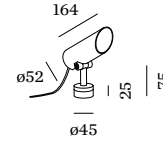

STIPO

OUTDOOR
FLOOR PROJECTOR

1.0

LED 7W | 220-240VAC | 50/60Hz
COB 3-step | aluminium powder coated | 2.0m cable

0.5 kg | IP65 | 135° | 38°

CODE
737157D_
737157Y_

LIGHT COLOUR	LUMEN	CRI	CODE
3000K	460	>80	4