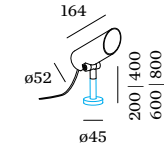

3.0

LED 7W | 220-240VAC | 50/60Hz
COB 3-step | aluminium powder coated | 2.0m cable

0.5 kg | IP65 | 135° | 38°

CODE
737357D_
737357Y_

LIGHT COLOUR	LUMEN	CRI	CODE
3000K	460	>80	4

ALWAYS USE

pole 200 excl. spike

CODE
910062D0
910062Y0

pole 400 excl. spike

910064D0
910064Y0

pole 600 excl. spike

910066D0
910066Y0

pole 800 excl. spike

910068D0
910068Y0

OPTIONAL

CODE
90013106

ground spike