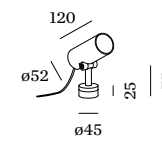

2.0

LED 7W | 220-240VAC | 50/60Hz
COB 3-step | aluminium powder coated | 2.0m cable

0.49 kg | IP65 | 135° | 38°

CODE
737267D_
737267Y_

LIGHT COLOUR	LUMEN	CRI	CODE
3000K	460	>80	4