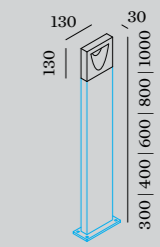

SMILE

OUTDOOR
FLOOR SURFACE

p. 629

1.0

LED 8W | 220-240VAC | 50-60Hz
COB 3-step | incl. PS | phase-cut dim
aluminium powder coated

1.15kg | IP65 | 0.3-1 | 6

CODE	
703554D	

LIGHT COLOUR	LUMEN	CRI	CODE
3000K	420	>80	4

ALWAYS USE

base with fixation plate

CODE	
base 300	910013D0
base 400	910014D0
base 600	910016D0
base 800	910018D0
base 1000	910010D0

base with concrete fixation

CODE	
base 300	910073D0
base 400	910074D0
base 600	910076D0
base 800	910078D0
base 1000	910070D0