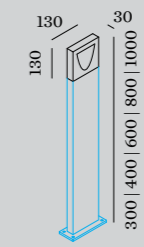

SMILE

OUTDOOR
FLOOR SURFACE

p. 629

1.0

LED 8W | 220-240VAC | 50-60Hz
COB 3-step | incl. PS | phase-cut dim
aluminium powder coated

1.15kg | IP65 | 0.3-1 | 6

CODE	
703554D	

LIGHT COLOUR	LUMEN	CRI	CODE
3000K	420	>80	4

ALWAYS USE

base with fixation plate

CODE	
base 300	910013D0
base 400	910014D0
base 600	910016D0
base 800	910018D0
base 1000	910010D0

base with concrete fixation

CODE	
base 300	910073D0
base 400	910074D0
base 600	910076D0
base 800	910078D0
base 1000	910070D0

2.0

LED 8W | 220-240VAC | 50-60Hz
COB 3-step | incl. PS | phase-cut dim
aluminium powder coated

0.95kg | IP65 | 0.3-1 | 6

CODE	
703654D	

LIGHT COLOUR	LUMEN	CRI	CODE
3000K	390	>80	4

ALWAYS USE

base with fixation plate