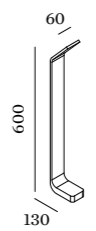

PACE
OUTDOOR
FLOOR SURFACE

4.0

LED 8W | 220-240VAC | 50-60Hz
COB 3-step | incl. PS | phase-cut dim
aluminium powder coated

1.00kg IP65 0.3m

	CODE
	723174W_
	723174D_
	723174B_

LIGHT COLOUR	LUMEN CRI	CODE
3000K	420 >90	5

OPTIONAL

	CODE
ground spike	90013102

6.0

LED 8W | 220-240VAC | 50-60Hz
COB 3-step | incl. PS | phase-cut dim
aluminium powder coated

1.33kg IP65 0.3m

	CODE
	723274W_
	723274D_
	723274B_

LIGHT COLOUR	LUMEN CRI	CODE
3000K	420 >90	5