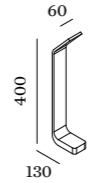

PACE
OUTDOOR
FLOOR SURFACE

4.0

LED 8W | 220-240VAC | 50-60Hz
COB 3-step | incl. PS | phase-cut dim
aluminium powder coated

1.00kg IP65 0.3m

	CODE
	723174W_
	723174D_
	723174B_

LIGHT COLOUR	LUMEN CRI	CODE
3000K	420 >90	5

OPTIONAL

	CODE
ground spike	90013102

6.0

LED 8W | 220-240VAC | 50-60Hz
COB 3-step | incl. PS | phase-cut dim
aluminium powder coated

1.33kg IP65 0.3m

	CODE
	723274W_
	723274D_
	723274B_

LIGHT COLOUR	LUMEN CRI	CODE
3000K	420 >90	5