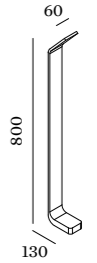

8.0

LED 8W | 220-240VAC | 50-60Hz
COB 3-step | incl. PS | phase-cut dim
aluminium powder coated

1.61kg IP65 0.3m

	CODE
	723374W_
	723374D_
	723374B_

LIGHT COLOUR	LUMEN | CRI	CODE
3000K	420 | >90	5

OPTIONAL

	CODE
ground spike	90013102