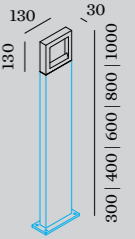

## 1.0

LED 8W | 220-240VAC | 50-60Hz  
COB 3-step | incl. PS | phase-cut dim  
aluminium powder coated

1.20kg | IP65 | 0.3-10 | 6