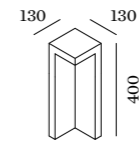

## OUTDOOR FLOOR SURFACE

**2.0**

LED 8W | 220-240VAC | 50-60Hz  
COB 3-step | phase-cut dim  
aluminium powder coated

2.41kg | IP65 | 0.3m | 6

CODE

721174D

LIGHT COLOUR	LUMEN	CRI	CODE
3000K	480	>80	4

**4.0**

LED 8W | 220-240VAC | 50-60Hz  
COB 3-step | phase-cut dim  
aluminium powder coated

3.34kg | IP65 | 0.3m | 6

CODE

721274D

LIGHT COLOUR	LUMEN	CRI	CODE
3000K	480	>80	4

**6.0**

LED 8W | 220-240VAC | 50-60Hz  
COB 3-step | phase-cut dim  
aluminium powder coated

4.45kg | IP65 | 0.3m | 6

CODE

721474D

LIGHT COLOUR	LUMEN	CRI	CODE
3000K	480	>80	4

**8.0**

LED 8W | 220-240VAC | 50-60Hz  
COB 3-step | phase-cut dim  
aluminium powder coated

5.60kg | IP65 | 0.3m | 6

CODE