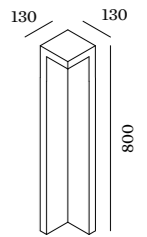

## OUTDOOR FLOOR SURFACE

**2.0**

LED 8W | 220-240VAC | 50-60Hz  
COB 3-step | phase-cut dim  
aluminium powder coated

2.41kg | IP65 | 0.3m | 6

CODE

721174D

LIGHT COLOUR	LUMEN	CRI	CODE
3000K	480	>80	4

**4.0**

LED 8W | 220-240VAC | 50-60Hz  
COB 3-step | phase-cut dim  
aluminium powder coated

3.34kg | IP65 | 0.3m | 6

CODE

721274D

LIGHT COLOUR	LUMEN	CRI	CODE
3000K	480	>80	4

**6.0**

LED 8W | 220-240VAC | 50-60Hz  
COB 3-step | phase-cut dim  
aluminium powder coated

4.45kg | IP65 | 0.3m | 6

CODE

721474D

LIGHT COLOUR	LUMEN	CRI	CODE
3000K	480	>80	4

**8.0**

LED 8W | 220-240VAC | 50-60Hz  
COB 3-step | phase-cut dim  
aluminium powder coated

5.60kg | IP65 | 0.3m | 6

CODE