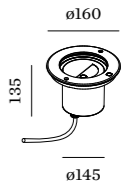

MAP ASYM

**OUTDOOR
FLOOR RECESSED**

1.2

LED 10W | 220-240VAC | 50-60Hz
COB 3-step | phase-cut dim
stainless steel | glass | 1.6m cable
aluminium powder coated

1.06kg IP67 IK08 $\pm 0.3^\circ$

110 160

asymmetric reflector

CODE
751557L

LIGHT COLOUR	LUMEN	CRI	CODE
3000K	450	>80	4

OPTIONAL

CODE
ground housing 90012203

1.6

LED 15W | 220-240VAC | 50-60Hz
COB 3-step | phase-cut dim
stainless steel | glass | 1.6m cable
aluminium powder coated

1.72kg IP67 IK09 $\pm 0.3^\circ$

150 185

asymmetric reflector

CODE
751657L

LIGHT COLOUR	LUMEN	CRI	CODE
3000K	690	>80	4

OPTIONAL

CODE
ground housing 90012204