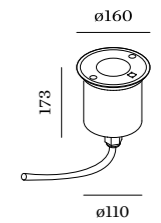

MAP  
OUTDOOR  
FLOOR RECESSED

**0.6**

LED 5W | 220-240VAC | 50-60Hz  
COB 3-step | stainless steel | glass  
1.6m cable | aluminium powder coated

0.38kg IP67 IK08 0.3° 16  
38° 41 100

CODE  
751163L

LIGHT COLOUR	LUMEN	CRI	CODE
3000K	290	>80	4

**OPTIONAL**

CODE  
ground housing 90012201

**0.9**

LED 8W | 220-240VAC | 50-60Hz  
COB 3-step | phase-cut dim  
stainless steel | glass | 1.6m cable  
aluminium powder coated

0.70kg IP67 IK08 0.3° 16  
38° 78 135

CODE  
751264L

LIGHT COLOUR	LUMEN	CRI	CODE
3000K	470	>80	4

**OPTIONAL**

CODE  
ground housing 90012202

**1.2**

LED 12W | 220-240VAC | 50-60Hz  
COB 3-step | phase-cut dim  
stainless steel | glass | 1.6m cable  
aluminium powder coated

1.01kg IP67 IK08 0.3° 16  
38° 110 120

CODE  
751364L

LIGHT COLOUR	LUMEN	CRI	CODE
3000K	815	>80	4

**OPTIONAL**

CODE  
ground housing 90012203

**1.6**

LED 15W | 220-240VAC | 50-60Hz  
COB 3-step | phase-cut dim  
stainless steel | glass | 1.6m cable  
aluminium powder coated