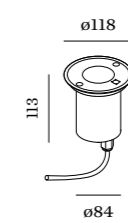

MAP  
OUTDOOR  
FLOOR RECESSED

**0.6**

LED 5W | 220-240VAC | 50-60Hz  
COB 3-step | stainless steel | glass  
1.6m cable | aluminium powder coated

0.38kg IP67 IK08 0.3° 16  
38° 41 100

CODE  
751163L

LIGHT COLOUR	LUMEN	CRI	CODE
3000K	290	>80	4

**OPTIONAL**

CODE  
ground housing 90012201

**0.9**

LED 8W | 220-240VAC | 50-60Hz  
COB 3-step | phase-cut dim  
stainless steel | glass | 1.6m cable  
aluminium powder coated

0.70kg IP67 IK08 0.3° 16  
38° 78 135

CODE  
751264L

LIGHT COLOUR	LUMEN	CRI	CODE
3000K	470	>80	4

**OPTIONAL**

CODE  
ground housing 90012202

**1.2**

LED 12W | 220-240VAC | 50-60Hz  
COB 3-step | phase-cut dim  
stainless steel | glass | 1.6m cable  
aluminium powder coated

1.01kg IP67 IK08 0.3° 16  
38° 110 120

CODE  
751364L

LIGHT COLOUR	LUMEN	CRI	CODE
3000K	815	>80	4

**OPTIONAL**

CODE  
ground housing 90012203

**1.6**

LED 15W | 220-240VAC | 50-60Hz  
COB 3-step | phase-cut dim  
stainless steel | glass | 1.6m cable  
aluminium powder coated