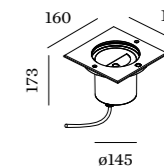

CHART ASYM

**OUTDOOR
FLOOR RECESSED**

1.2

LED 10W | 220-240VAC | 50-60Hz
COB 3-step | phase-cut dim
stainless steel | glass | 1.6m cable
aluminium powder coated

IP67 IK08 1.10kg

110 160

asymmetric reflector

CODE
752557L

LIGHT COLOUR LUMEN | CRI CODE
3000K 450 | >80 4

OPTIONAL

CODE
ground housing 90012203

1.6

LED 15W | 220-240VAC | 50-60Hz
COB 3-step | phase-cut dim
stainless steel | glass | 1.6m cable
aluminium powder coated

IP67 IK09 1.83kg

150 185

asymmetric reflector

CODE
752657L

LIGHT COLOUR LUMEN | CRI CODE
3000K 690 | >80 4

OPTIONAL

CODE
ground housing 90012204