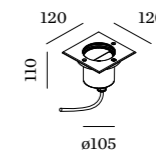

CHART ASYM

**OUTDOOR
FLOOR RECESSED**

1.2

LED 10W | 220-240VAC | 50-60Hz
COB 3-step | phase-cut dim
stainless steel | glass | 1.6m cable
aluminium powder coated

IP67 IK08 1.10kg

110 160

asymmetric reflector

CODE
752557L

LIGHT COLOUR LUMEN | CRI CODE
3000K 450 | >80 4

OPTIONAL

CODE
ground housing 90012203

1.6

LED 15W | 220-240VAC | 50-60Hz
COB 3-step | phase-cut dim
stainless steel | glass | 1.6m cable
aluminium powder coated

IP67 IK09 1.83kg

150 185

asymmetric reflector

CODE
752657L

LIGHT COLOUR LUMEN | CRI CODE
3000K 690 | >80 4

OPTIONAL

CODE
ground housing 90012204