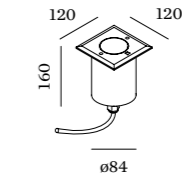

1.2

LED 12W | 220-240VAC | 50-60Hz
COB 3-step | phase-cut dim
stainless steel | glass | 1.6m cable
aluminium powder coated

1.05kg IP67 IK08 0.3°

38° 110 175

CODE
752364I

LIGHT COLOUR LUMEN | CRI CODE
3000K 815 | >80 4

OPTIONAL

CODE
ground housing 90012203