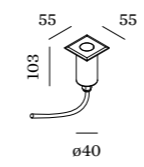

# CHART

OUTDOOR  
FLOOR RECESSED

**0.6**

LED 5W | 220-240VAC | 50-60Hz  
COB 3-step | stainless steel | glass  
1.6m cable | aluminium powder coated

0.39kg IP67 IK08 0.3°

38° 45 118

CODE  
752163I

LIGHT COLOUR LUMEN | CRI CODE  
3000K 290 | >80 4

**OPTIONAL**

CODE  
ground housing 90012201

**0.9**

LED 8W | 220-240VAC | 50-60Hz  
COB 3-step | phase-cut dim  
stainless steel | glass | 1.6m cable  
aluminium powder coated

0.70kg IP67 IK08 0.3°

38° 78 135

1.05kg IP67 IK08 0.3°

38° 110 175

CODE  
752364I

LIGHT COLOUR LUMEN | CRI CODE  
3000K 815 | >80 4

**OPTIONAL**

CODE  
ground housing 90012203

**1.6**

LED 15W | 220-240VAC | 50-60Hz  
COB 3-step | phase-cut dim  
stainless steel | glass | 1.6m cable  
aluminium powder coated