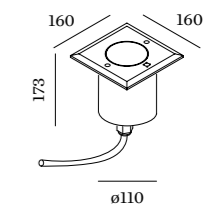

1.05kg IP67 IK08 0.3°

38° 110 175

CODE  
752364I

LIGHT COLOUR LUMEN | CRI CODE  
3000K 815 | >80 4

**OPTIONAL**

CODE  
ground housing 90012203

**1.6**

LED 15W | 220-240VAC | 50-60Hz  
COB 3-step | phase-cut dim  
stainless steel | glass | 1.6m cable  
aluminium powder coated