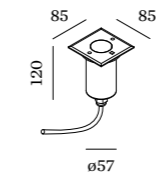

# CHART

OUTDOOR  
FLOOR RECESSED

**0.6**

LED 5W | 220-240VAC | 50-60Hz  
COB 3-step | stainless steel | glass  
1.6m cable | aluminium powder coated

0.39kg IP67 IK08 0.3°

38° 45 118

CODE  
752163I

LIGHT COLOUR LUMEN | CRI CODE  
3000K 290 | >80 4

**OPTIONAL**

CODE  
ground housing 90012201

**0.9**

LED 8W | 220-240VAC | 50-60Hz  
COB 3-step | phase-cut dim  
stainless steel | glass | 1.6m cable  
aluminium powder coated

0.70kg IP67 IK08 0.3°

38° 78 135

1.05kg IP67 IK08 0.3°

38° 110 175

CODE  
752364I

LIGHT COLOUR LUMEN | CRI CODE  
3000K 815 | >80 4

**OPTIONAL**

CODE  
ground housing 90012203

**1.6**

LED 15W | 220-240VAC | 50-60Hz  
COB 3-step | phase-cut dim  
stainless steel | glass | 1.6m cable  
aluminium powder coated